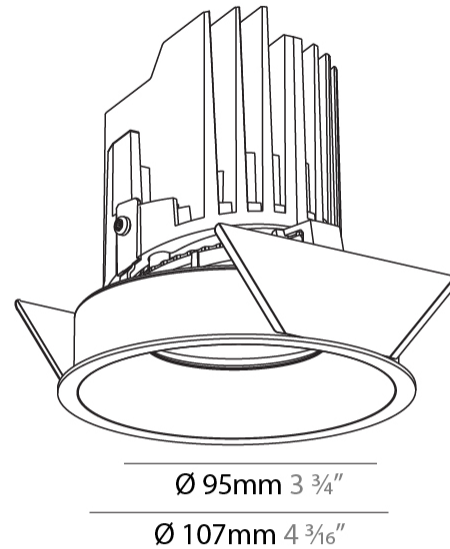

PHYSICAL

Shape: Round
Diameter (mm): 107
Diameter (in): 4 3/16
Height (mm): 112
Height (in): 4 7/16
Ceiling Thickness (mm): 10 / 12.5 / 15
Ceiling Thickness (in): 3/8 or 1/2 or 9/16
Min. Recessing Depth (mm): 130
Min. Recessing Depth (in): 5 1/8
Light Distribution: Adjustable / Downlight
Weight (kg): 0.452
Weight (lbs): 1
Fixture Finish: SSR / BKV / CWI / CRY / HAB / UFT / ITA / RUA / FTG / MYG / LOD / PUS / FRO / FUP / KIA / POP / BLS / SPG / MEY / GOH / GUM / CHC / COM / ABZ / JAG / OBR / MOS / ROR
Fixture Material: Aluminum Die Cast
Cut-out Measurements: 98mm / 3 7/8"

ELECTRICAL

Lamp Type: LED (Zhaga Standard)
Input Wattage (W): 13.2 / 16.5
Total Output Wattage (W): 12 / 14
Dimming: Tri-Mode (Non-Dimming and Phase Dimming (120Vac only) and 0-10V Dimming)
Driver Included: No
Driver Location: Recessed Housing
Driver Type: Constant Current - Universal
Driver Class: Class 2
Housing: See components
Input Voltage (V): 120 - 277
Constant Current (MA): 350

LED

Number of LEDs: 1
Color Temperature (°K): 2700 / 3000 / 3500 / 4000
Max. Delivered Lumen (lm): 790 / 880 / 950 / 970
Nominal Lumen (lm): 960 / 1070 / 1156 / 1180
CRI: >90 CRI
Efficiency (%): 88.5
Lamp Life (hrs): 50000

OPTICAL

Reflector°: 10
Adjustability: Rotational 355°; Tilt 10°

RATINGS AND CERTIFICATIONS

Certified By: Certified for North American Standards
IP rating: IP54

112mm 4 7/16"

	98mm 3 7/8"	130mm 5 1/8"	10 | 15mm 3/8" | 9/16"	10°	355°	
A